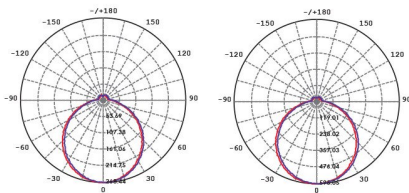

Model No.	Body Colour	Diameter (mm)	Dim (mm)	iPART
SO3701/30L/TC/DP	Satin Nickel	310	100(H)	YES
SO3701/40L/TC/DP	Satin Nickel	390	112(H)	YES

Lumens (lm) shown are displayed at maximum power. 8 watt half power value (lm) 600 / 630 / 620, 15 watt half power value 1290/1300/1290 (lm).

Dimensions

Photometric Data

Unit: cd C0/C180 — C90/C270 —

SO3701/30L/TC/DP at 4000K SO3701/40L/TC/DP at 4000K

PIXIE AMBIENCE, CHANGE YOUR STYLE.

PIXIE AMBIENCE GPO SMART SOCKET
SPO23/BTAM

For more
information
please
scan me